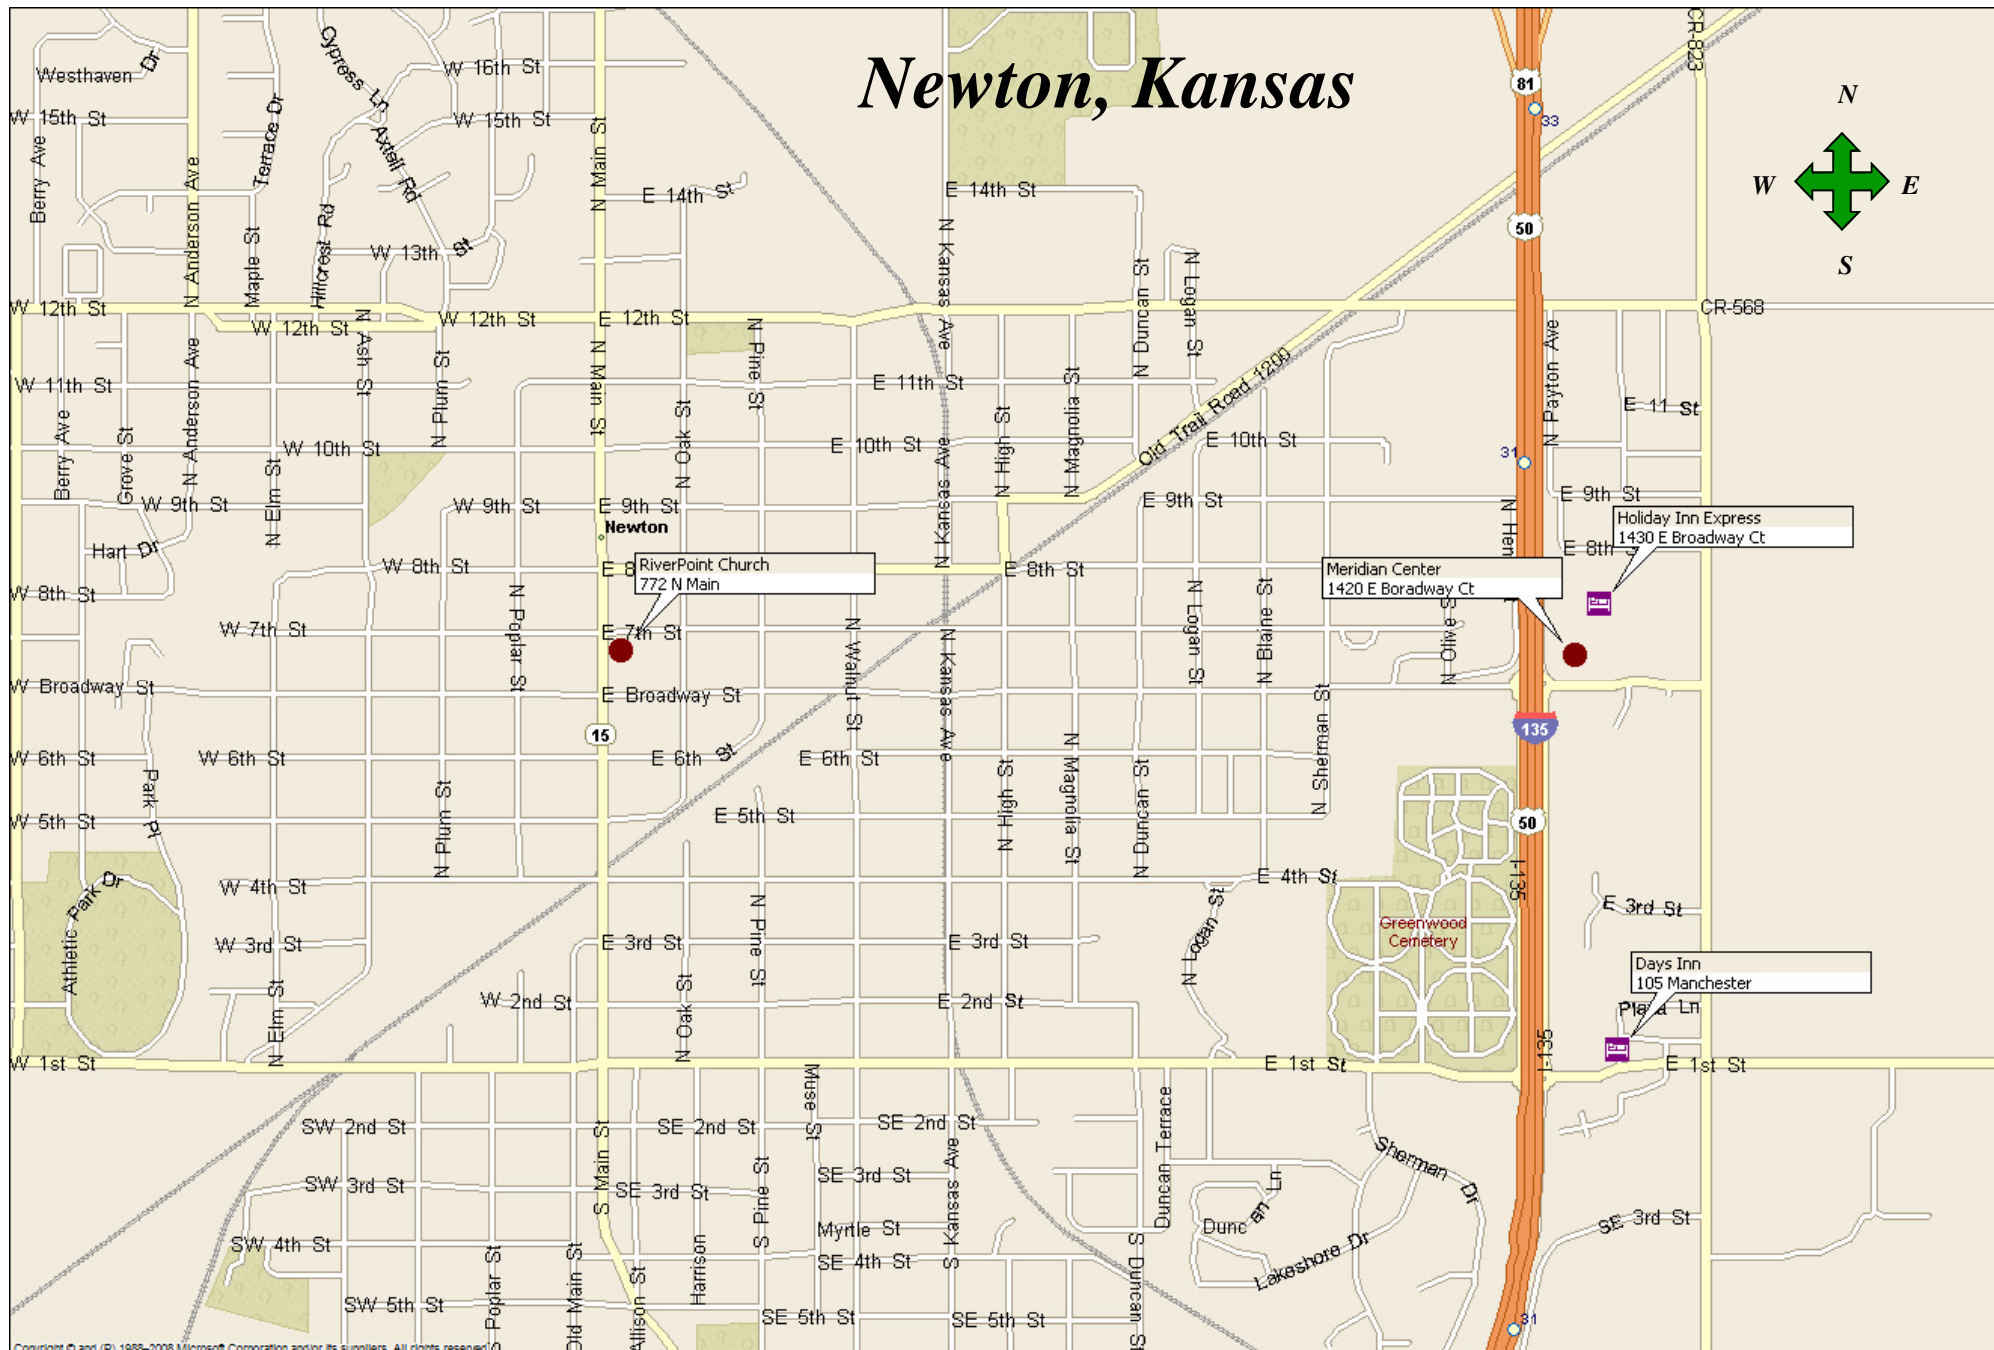

Newton, Kansas

- **Meridian Center** (main conference site)
  1420 E Broadway Ct
- **RiverPoint Church** (Thursday evening service only)
  772 N Main
- **Holiday Inn Express** (next to conference site)
  1430 E Broadway Ct
- **Days Inn**
  105 Manchester